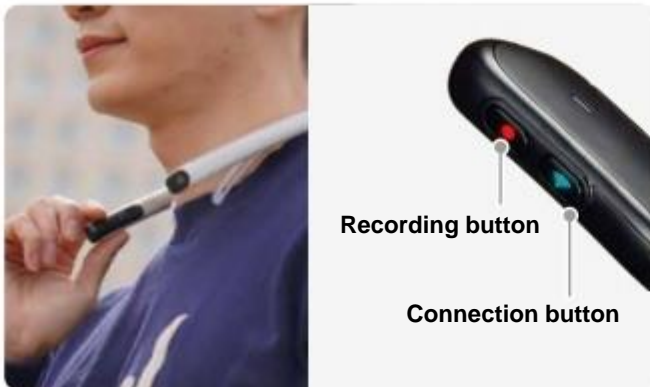

FITT360 **PB**

Capture the world, Share the experience!
360° Wearable Camera

3 Channel camera
removing blind spots

No installation fee

Easy and simple
to use

AEGENT
TECHNOLOGIES
WE'VE GOT YOUR BACK

Product Introduction

Product specification

Removing blind spots

- 3 Channel recordings
- Front: Two cameras (left and right)
- Rear: One camera

Hands-free

- Body-worn neckband type camera
- Two hands-free recordings
- No camera mounts

Easy and simple to use

- Easy recordings
- Simple operation with two buttons

Mobile App

- Convenient device control
- Camera settings – Update Supports – Playback footage

Continuous recordings

- 3840x1290 : 150 mins
- 2160x720 : 170 mins
- 1440x480 : 190 mins