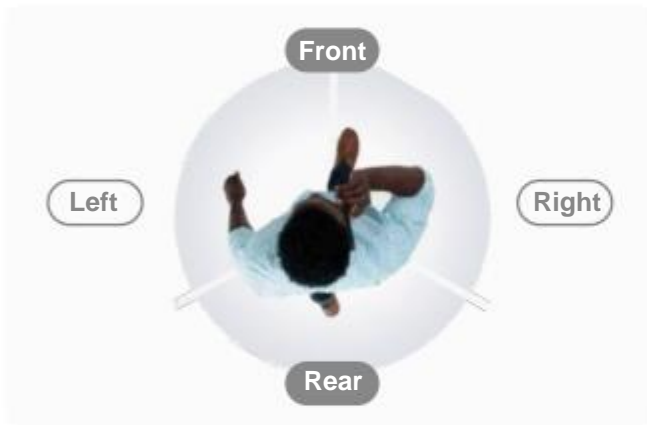

FITT360 **PB**

Capture the world, Share the experience!
360° Wearable Camera

3 Channel camera
removing blind spots

No installation fee

Easy and simple
to use

AEGENT
TECHNOLOGIES
WE'VE GOT YOUR BACK

Product Introduction

Product specification

Removing blind spots

- 3 Channel recordings
- Front: Two cameras (left and right)
- Rear: One camera

Hands-free

- Body-worn neckband type camera
- Two hands-free recordings
- No camera mounts

Motorbikes

Stop verbal / Physical abuse

Bus/Taxi drivers

Civil servants

Security guards

Product specification

Camera	Image sensor	CMOS BSI 8MP (Fisheye valid pixel: approx. 4.5MP) x 3, ISO limit (Max 2500)
	Lens	F2.1, Fixed lens x 3 (Angle of view 126°)
	Multi-Camera Mode (Side by Side)	Recordings/photo AE, AWB, Frame Sync, Geo Tagging (via fusion of Smartphone & Device)
Images	Multi-Camera Mode (Side by Side)	Max 17.2MP (7200 x 2400)
	Image form	JPEG
Video	Multi-Camera Mode (Side by Side)	Max 17.2MP (7200 x 2400)
	Codec	MP4 (H.264, AAC)
Extra features		Bluetooth Audio/Call (via earphone)
Certificate		FCC, KC, SRRC, TELEC, VCCI IP ratings: IPX4
Interface	USB interface	DMIC
	Mic	Φ3.5
	External Audio Input	Micro Speaker
	Speaker	802.11a/b/g/n/ac, 2.4GHz/5GHz
	Wireless	Bluetooth Audio/Call (via earphone)
	Bluetooth	Bluetooth 5.0
Specifications of parts	Basic components	Device, cable, Neck guide(Small/Medium/Large 3 ytypes), Manual, Velcro neckguide
	Color	Black/Silver/Gold
	CPU	Qualcomm snapdragon 835
	External Storage	MicroSD, MicroSDHC, MicroSDXC : Max 128GB
	Internal Storage	64 GB
	Power	DC 9V 1.8A or 5V 1.8A
	Battery	Battery run time: 3840 x1280 @15fps - 2.5 hours Stand-by: 14 hours, Recharging time : Within 2 hours *Depend on user environment and the weather condition, battery run time may vary
	Operating Temperature	0~40°C
	Size	172.4mm(W) x 32mm(H) x191mm(D)
	Weight	240±5g
Supporting OS		Android 8.0 or above iOS 12.0 or above