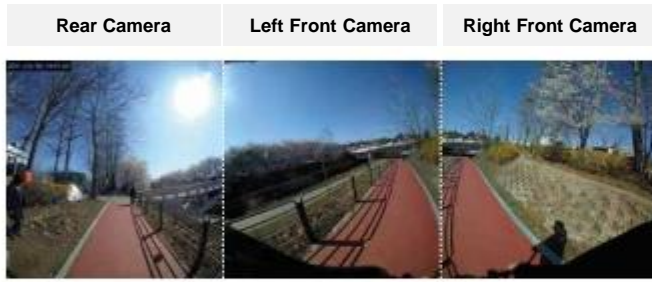

Product footages

Day & Night

Time information (Year / Month / Day / Time)

Angle of View

Product application

Dash camera for two wheeled vehicles

Bicycles

Micro Mobility

Motorbikes

Stop verbal / Physical abuse

Bus/Taxi drivers

Civil servants

Security guards

Product specification

Camera	Image sensor	CMOS BSI 8MP (Fisheye valid pixel: approx. 4.5MP) x 3, ISO limit (Max 2500)
	Lens	F2.1, Fixed lens x 3 (Angle of view 126°)
	Multi-Camera Mode (Side by Side)	Recordings/photo AE, AWB, Frame Sync, Geo Tagging (via fusion of Smartphone & Device)
Images	Multi-Camera Mode (Side by Side)	Max 17.2MP (7200 x 2400)
	Image form	JPEG
Video	Multi-Camera Mode (Side by Side)	Max 17.2MP (7200 x 2400)
	Codec	MP4 (H.264, AAC)
Extra features		Bluetooth Audio/Call (via earphone)
Certificate		FCC, KC, SRRC, TELEC, VCCI IP ratings: IPX4
Interface	USB interface	DMIC
	Mic	Φ3.5
	External Audio Input	Micro Speaker
	Speaker	802.11a/b/g/n/ac, 2.4GHz/5GHz
	Wireless	Bluetooth Audio/Call (via earphone)
	Bluetooth	Bluetooth 5.0
Specifications of parts	Basic components	Device, cable, Neck guide(Small/Medium/Large 3 ytypes), Manual, Velcro neckguide
	Color	Black/Silver/Gold
	CPU	Qualcomm snapdragon 835
	External Storage	MicroSD, MicroSDHC, MicroSDXC : Max 128GB
	Internal Storage	64 GB
	Power	DC 9V 1.8A or 5V 1.8A
	Battery	Battery run time: 3840 x1280 @15fps - 2.5 hours Stand-by: 14 hours, Recharging time : Within 2 hours *Depend on user environment and the weather condition, battery run time may vary
	Operating Temperature	0~40°C
	Size	172.4mm(W) x 32mm(H) x191mm(D)
	Weight	240±5g
Supporting OS		Android 8.0 or above iOS 12.0 or above